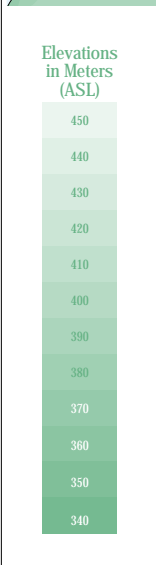

Medicine Stone Resort & Outposts

P.O. Box 1216
 Red Lake, Ontario Canada P0V 2M0
 Toll Free (866) 735-2353 Fx: (807) 727-3732
 www.medicine-stone.com
 E-Mail: leblancd@nwconx.net

Trophy Lake Outpost

CAUTION:
 This map should not be used as a guide in navigation because it does not show all the various shoals, hazards, and other perils which might be present in, on, or in the vicinity of the lakes. Proceed with caution!

- W** Walleye
- N** Northern Pike
- L** Lake Trout